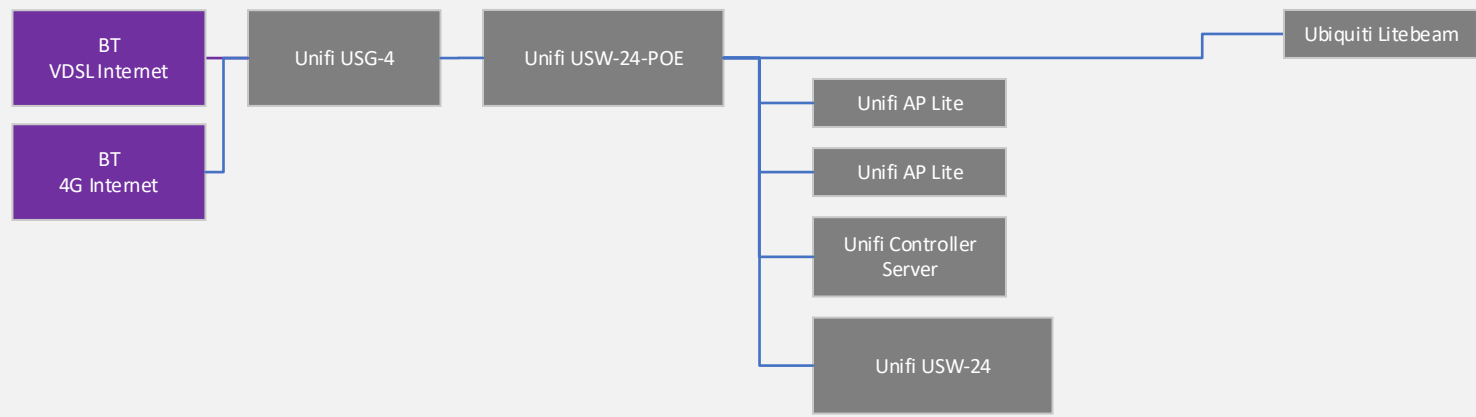

Office

School

<ul style="list-style-type: none">— WAN- - - Trunk WiFi— Trunk— VLAN Dante— VLAN Production——	<p>Overall Network Structure for Organisation Aaron Shearer 23/11/2022</p>
---	--