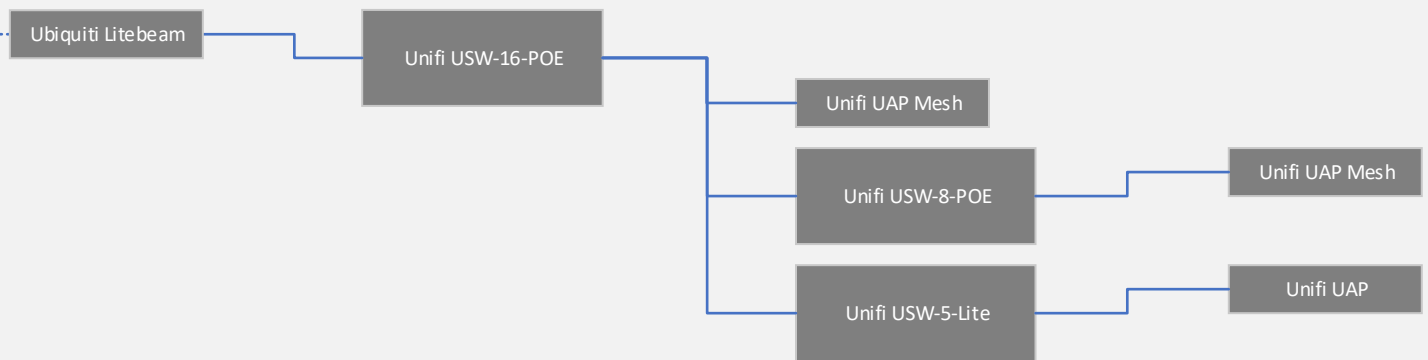

Office

School

<ul style="list-style-type: none">— WAN- - - Trunk WiFi— Trunk— VLAN Dante— VLAN Production——	<p>Overall Network Structure for Organisation Aaron Shearer 23/11/2022</p>
---	--